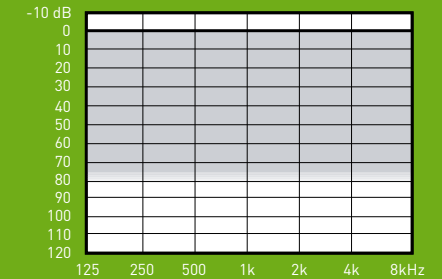

TECHNICAL DATA

Widex Passion™ PA-110

Based on the renowned ISP platform from Widex. The PA-110 combines the innovation and performance of the world's most advanced hearing aid platform with a refined and practical Receiver-In-Canal (RIC) fitting.

Widex RIC features:

- 10 kHz bandwidth
- Stable Sound Delivery™
- Sound Harmony™
- Flex/Open fitting
- Instant/Custom receiver ear-tip
- Selection of 24 colour combinations
- Changeable grids

Integrated Signal Processing:

Sound processing in 10 channels:

- 10 channel Locator
- Multi-directional Active Feedback Cancelling
- Classic Noise Reduction with SIS
- Enhanced Dynamic Range Compression (EDRC)

Sound analysis in 10 bands:

- Sound Diary
- Speech and noise tracer
- S/N ratio tracer
- Spatial sound tracer
- Spatial feedback tracer

System optimiser:

- Battery monitor
- EcoTech II
- Multi-point microphone matching

Fitting with Compass and iP5:

- Fitting wizard
- Basic Sensogram™
- Expanded Sensogram™
- Feedback test
- In-situ vent effect assessment (AISA)
- Occlusion manager
- Master fine tuning handles
- Fine tuning with gain matrix handles
- Listening program templates
- Up to two individual acoustic programs
- Interactive SoundTracker
- Hearing aid and RC3 emulator
- 3D Tutor
- Personalised user instructions
- Self test
- Questionnaires

Suggested fitting range

widex passion™
DEDICATION TO DETAIL