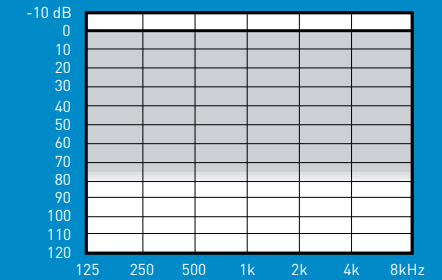

TECHNICAL DATA

Widex Passion™ PA-105

Based on the renowned ISP platform from Widex. The PA-105 combines the innovation and performance of the world's most advanced hearing aid platform with a refined and practical Receiver-In-Canal (RIC) fitting.

Widex RIC features:

- 10 kHz bandwidth
- Stable Sound Delivery™
- Sound Harmony™
- Flex/Open fitting
- Instant/Custom receiver ear-tip
- Selection of 24 colour combinations
- Changeable grids

Integrated Signal Processing:

Sound processing in 5 channels:

- Broadband Locator
- Feedback Cancelling
- Classic Noise Reduction with SIS
- Enhanced Dynamic Range Compression (EDRC)

Sound analysis in 5 bands:

- Sound Diary
- Speech and noise tracer
- S/N ratio tracer
- Spatial sound tracer
- Feedback tracer

System optimiser:

- Battery monitor
- EcoTech II
- Multi-point microphone matching

Fitting with Compass and iP5:

- Fitting wizard
- Sensogram™
- Feedback test
- Occlusion manager
- Master fine tuning handles
- Fine tuning with gain matrix handles
- Interactive SoundTracker
- 3D Tutor
- Personalised user instructions
- Self test
- Questionnaires

Suggested fitting range

widex passion™
DEDICATION TO DETAIL