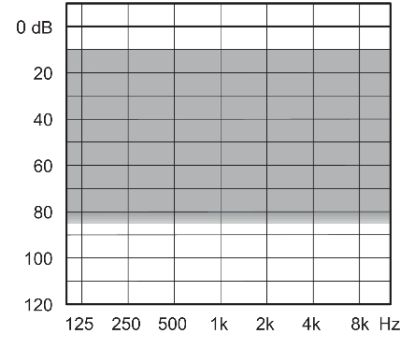

WIDEX – VITAL

XP (ITE/ITC)

- ✓ Baterie tip 312
- ✓ Conectare wireless
- ✓ Telecomanda
- ✓ Inter Ear
- ✓ Noise Reduction
- ✓ 3-5 programe

CIC (CIC)

- ✓ Baterie tip 10
- ✓ Conectare wireless
- ✓ Telecomanda
- ✓ Inter Ear
- ✓ Noise Reduction
- ✓ 3-5 programe