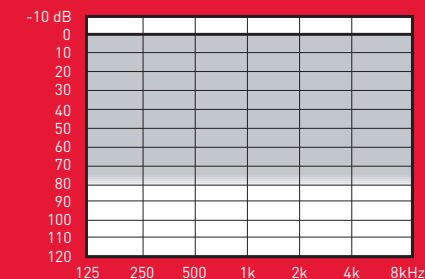

TECHNICAL DATA

Widex Passion™ PA-115

Based on the renowned ISP platform from Widex. The PA-115 combines the innovation and performance of the world's most advanced hearing aid platform with a refined and practical Receiver-In-Canal (RIC) fitting.

Widex RIC features:

- 10 kHz bandwidth
- Stable Sound Delivery™
- Sound Harmony™
- Flex/Open fitting
- Instant/Custom receiver ear-tip
- Selection of 24 colour combinations
- Changeable grids

Integrated Signal Processing:

Sound processing in 15 channels:

- Hd Locator
- Multi-directional Active Feedback Cancelling with SuperGain Max
- Speech Enhancer
- Enhanced Dynamic Range Compression (EDRC)
- Audibility Extender

Sound analysis in 15 bands:

- Sound Diary
- Speech and noise tracer
- S/N ratio tracer
- Spatial sound tracer
- Spatial feedback tracer

System optimiser:

- Battery monitor
- EcoTech II
- Multi-point microphone matching

Fitting with Compass and iP5:

- Fitting wizard
- Basic Sensogram™
- Expanded Sensogram™
- Feedback test
- In-situ vent effect assessment (AISA)
- Occlusion manager
- Master fine tuning handles
- Fine tuning with gain matrix handles
- Listening program templates
- Up to three individual acoustic programs
- Interactive SoundTracker™
- Hearing aid and RC3 emulator
- 3D Tutor
- Personalised user instructions
- Self test
- Questionnaires

Suggested fitting range

widex **passion**™
DEDICATION TO DETAIL