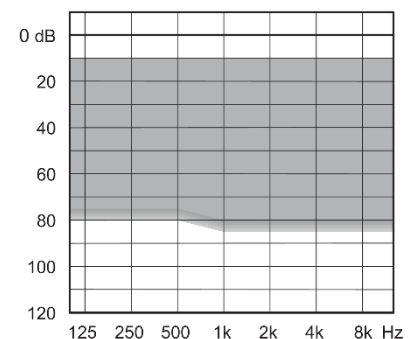

WIDEX – MIND

M
(Micro BTE)

- ✓ Baterie tip 10
- ✓ 5/10/15 canale de frecventa
- ✓ Audibility Extender
- ✓ HD Locator
- ✓ Zen
- ✓ Smart Speak

M CB
(Micro BTE)

- ✓ Baterie tip 10
- ✓ Clear Band
- ✓ 5/10/15 canale de frecventa
- ✓ Zen
- ✓ Smart Speak
- ✓ HD Locator

9
(Standard BTE)

- ✓ Baterie tip 13
- ✓ 5/10/15 canale de frecventa
- ✓ Audibility Extender
- ✓ HD Locator
- ✓ Zen
- ✓ Smart Speak

19
(Power BTE)

- ✓ Baterie tip 13
- ✓ 5/10/15 canale de frecventa
- ✓ Indicator LED
- ✓ Speech Enhancer
- ✓ Smart Speak
- ✓ Audibility Extender
- ✓ Zen