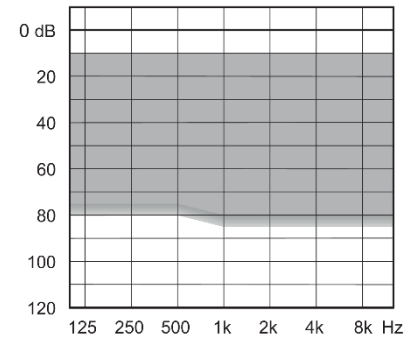

WIDEX – MIND

M
(Micro BTE)

- ✓ Baterie tip 10
- ✓ 5/10/15 canale de frecventa
- ✓ Audibility Extender
- ✓ HD Locator
- ✓ Zen
- ✓ Smart Speak

M CB
(Micro BTE)

- ✓ Baterie tip 10
- ✓ Clear Band
- ✓ 5/10/15 canale de frecventa
- ✓ Zen
- ✓ Smart Speak
- ✓ HD Locator

9
(Standard BTE)

- ✓ Baterie tip 13
- ✓ 5/10/15 canale de frecventa
- ✓ Audibility Extender
- ✓ HD Locator
- ✓ Zen
- ✓ Smart Speak

19
(Power BTE)

- ✓ Baterie tip 13
- ✓ 5/10/15 canale de frecventa
- ✓ Indicator LED
- ✓ Speech Enhancer
- ✓ Smart Speak
- ✓ Audibility Extender
- ✓ Zen