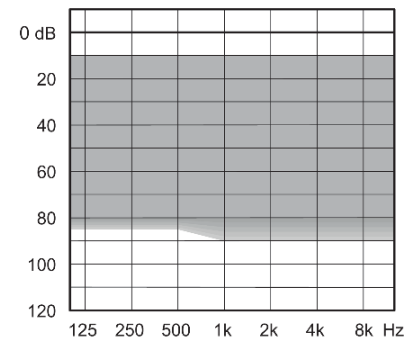

WIDEX – MIND

M
(Micro BTE)

- ✓ Baterie tip 10
- ✓ 5/10/15 canale de frecventa
- ✓ Audibility Extender
- ✓ HD Locator
- ✓ Zen
- ✓ Smart Speak

M CB
(Micro BTE)

- ✓ Baterie tip 10
- ✓ Clear Band
- ✓ 5/10/15 canale de frecventa
- ✓ Zen
- ✓ Smart Speak
- ✓ HD Locator

9
(Standard BTE)

- ✓ Baterie tip 13
- ✓ 5/10/15 canale de frecventa
- ✓ Audibility Extender
- ✓ HD Locator
- ✓ Zen
- ✓ Smart Speak

19
(Power BTE)

- ✓ Baterie tip 13
- ✓ 5/10/15 canale de frecventa
- ✓ Indicator LED
- ✓ Speech Enhancer
- ✓ Smart Speak
- ✓ Audibility Extender
- ✓ Zen