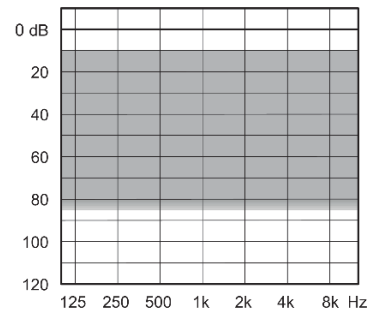

WIDEX – CLEAR

XP
(ITE/ITC)

- ✓ Baterie tip 312
- ✓ 5/10/15 benzi si canale de frecventa
- ✓ Inter Ear
- ✓ Smart Speak
- ✓ Noise Reduction
- ✓ Telecomanda

WIDEX – DREAM

XP
(ITE/ITC)

- ✓ Baterie tip 312
- ✓ Conectare wireless
- ✓ Telecomanda
- ✓ Inter Ear
- ✓ Noise Reduction
- ✓ 3-5 programe

WIDEX – MENU

X
(ITE/ITC)

- ✓ Baterie tip 312
- ✓ 3/5/10 benzi si canale de frecventa
- ✓ Audibility Extender
- ✓ Zen
- ✓ Platforma Flex
- ✓ Smart Speak
- ✓ Telecomanda
- ✓ 2-5 programe

WIDEX – MIND

X
(ITE/ITC)