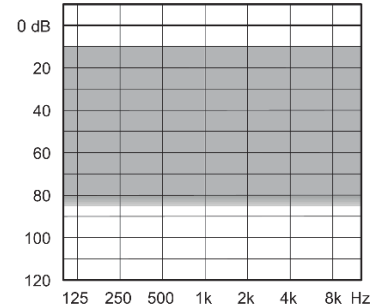

WIDEX – CLEAR

XP
(ITE/ITC)

- ✓ Baterie tip 312
- ✓ 5/10/15 benzi si canale de frecventa
- ✓ Inter Ear
- ✓ Smart Speak
- ✓ Noise Reduction
- ✓ Telecomanda

WIDEX – DREAM

XP
(ITE/ITC)

- ✓ Baterie tip 312
- ✓ Conectare wireless
- ✓ Telecomanda
- ✓ Inter Ear
- ✓ Noise Reduction
- ✓ 3-5 programe

WIDEX – MENU

X
(ITE/ITC)

- ✓ Baterie tip 312
- ✓ 3/5/10 benzi si canale de frecventa
- ✓ Audibility Extender
- ✓ Zen
- ✓ Platforma Flex
- ✓ Smart Speak
- ✓ Telecomanda
- ✓ 2-5 programe

WIDEX – MIND

X
(ITE/ITC)