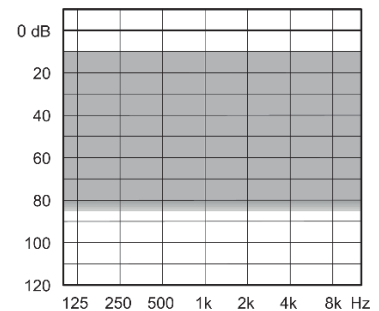

WIDEX – MENU

X
(ITE/ITC)

- ✓ Baterie tip 312
- ✓ 3/5/10 benzi si canale de frecventa
- ✓ Audibility Extender
- ✓ Zen
- ✓ Platforma Flex
- ✓ Smart Speak
- ✓ Telecomanda
- ✓ 2-5 programe