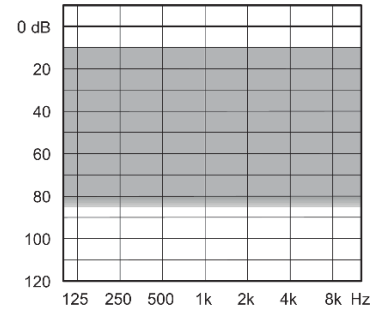

WIDEX – MIND

X
(ITE/ITC)

- ✓ Baterie tip 312
- ✓ 5/10/15 benzi si canale de frecventa
- ✓ Smart Speak
- ✓ Audibility Extender
- ✓ Procesare de semnal integrata duala
- ✓ Audibility Extender
- ✓ Sound Diary