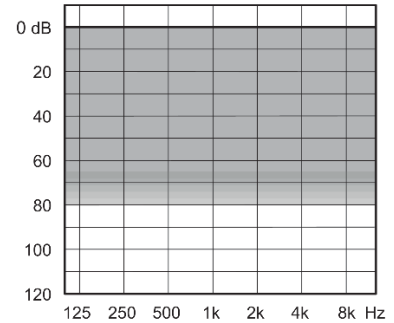

WIDEX – CLEAR

Passion - S
(RIC)

- ✓ Baterie tip 10
- ✓ 5/10/15 benzi si canale de frecventa
- ✓ Digital Pinna
- ✓ Smart Speak
- ✓ Inter Ear
- ✓ Telecomanda

Passion - M
(RIC)

- ✓ Baterie tip 10
- ✓ 5/10/15 benzi si canale de frecventa
- ✓ Digital Pinna
- ✓ Smart Speak
- ✓ Inter Ear
- ✓ Telecomanda